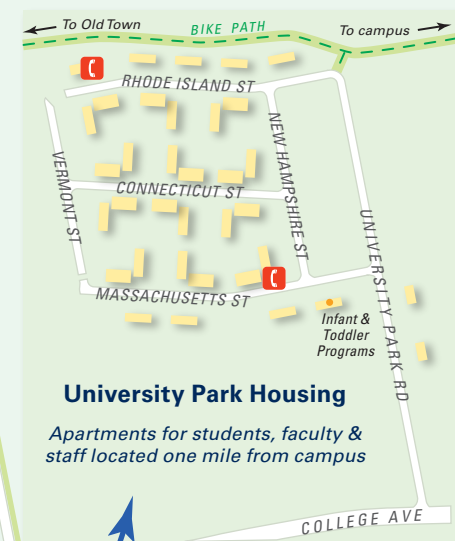

2015-16 Campus Map

- P** VISITOR permits authorize parking in any black lot or visitor space.
- RED** (Resident Student) permits authorize parking in red lots.
- BLACK** (Commuter Student) permits authorize parking in black lots.
- BLUE** (Faculty/Staff) permits authorize parking in any blue or black lot.
- GREEN** (Carpool) permits authorize use of individually allocated spaces.

Permits **MUST** be displayed on interior mirror.

Signs governing lots take precedence over all maps and permits

- ?** Information
- +** Ambulance
- Bus** Public Bus Stop
- ☎** Emergency Phone

Visitor Parking

Visitors need permits. Visitor Permits allow parking in metered spaces, any BLACK lot and they are available free from:

- Visitors Center in Buchanan (F-5)
- MeCard Services in Mem. Union (D-3)
- UMaine Police (E-1)
- Bear Necessities in Alford (A-5)

Parking Office: 207.581.4047

Welcome!
to the University of Maine, Orono

Please respect that UMaine is a walking campus
Pedestrians have right-of-way at all times

DISTANCE 1/8 MILE
Walking time 2-3 minutes