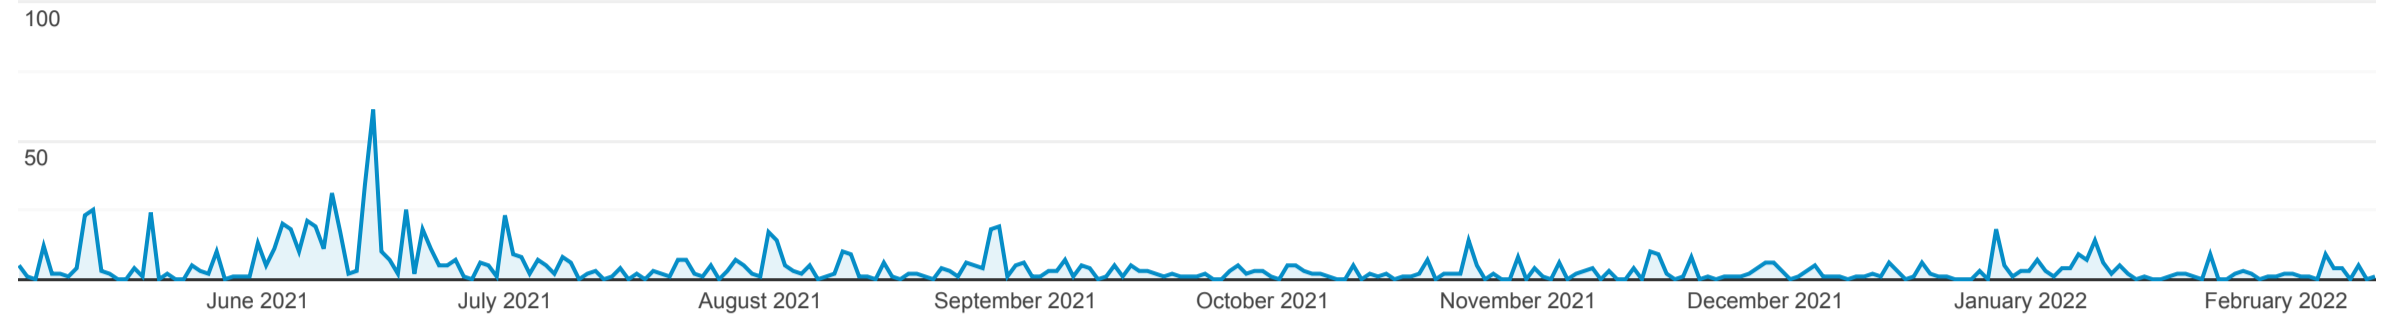

Pages

May 3, 2021 - Feb 13, 2022

All Users
100.00% Pageviews

Explorer

Pageviews

This data was filtered with the following filter expression: /food-health/spoonful/

Page	Pageviews ↓	Unique Pageviews	Avg. Time on Page	Entrances	Bounce Rate	% Exit	Page Value
	1,211 % of Total: 0.05% (2,344,578)	862 % of Total: 0.04% (1,946,740)	00:02:10 Avg for View: 00:03:31 (-38.25%)	592 % of Total: 0.04% (1,422,273)	17.94% Avg for View: 24.46% (-26.65%)	32.04% Avg for View: 60.66% (-47.18%)	\$0.00 % of Total: 0.00% (\$0.00)
1. /food-health/spoonful/	1,123 (92.73%)	781 (90.60%)	00:02:10	517 (87.33%)	18.36%	30.28%	\$0.00 (0.00%)
2. /food-health/spoonful/?fbclid=IwAR0MF0neal2qP9foAxE_IPS0rI0AxZoQ8oWAYN17EF4HEZDQsN2uSR4FvS8	6 (0.50%)	4 (0.46%)	00:02:47	4 (0.68%)	0.00%	50.00%	\$0.00 (0.00%)
3. /food-health/spoonful/?fbclid=IwAR3I5INx8f5oHmANMCAPoSEr7siiz_4BjePYdv7arFa6oEJfwMT2bFHQUeg	4 (0.33%)	4 (0.46%)	00:01:22	0 (0.00%)	0.00%	25.00%	\$0.00 (0.00%)
4. /food-health/spoonful/?fbclid=IwAR0aDNjFGN_OHo9j1m0BuLXbEBuZ3ZhzPI3XeYyfbjlyooz94x20iuQqY2s	2 (0.17%)	2 (0.23%)	00:00:00	2 (0.34%)	50.00%	100.00%	\$0.00 (0.00%)
5. /food-health/spoonful/?fbclid=IwAR0pWPvcAPjOwqRzxZhAalUtyUvPgqQ-9WjFky03nGWQkCDMH6TImJ94m6o	2 (0.17%)	1 (0.12%)	00:00:13	1 (0.17%)	0.00%	0.00%	\$0.00 (0.00%)
6. /food-health/spoonful/?fbclid=IwAR0V2Q44jp--NVKdzZoNb4Mhnu7-tEs1FHLoxdFsBbUCZglXz2pqbylItZw	2 (0.17%)	1 (0.12%)	00:00:17	1 (0.17%)	0.00%	50.00%	\$0.00 (0.00%)
7. /food-health/spoonful/?fbclid=IwAR1--p6gwXMnBRglSGjdLemw3zNMfKGefmE0KA1Cm7-USxIWmtfBi5ed0KQ	2 (0.17%)	2 (0.23%)	00:00:00	2 (0.34%)	100.00%	100.00%	\$0.00 (0.00%)
8. /food-health/spoonful/?fbclid=IwAR11CJAvbyDblyzJEqaFhJPNMbgJwn1e6jeh4GZYc6yepv1Vzws8vXhACE	2 (0.17%)	1 (0.12%)	00:01:27	1 (0.17%)	0.00%	50.00%	\$0.00 (0.00%)
9. /food-health/spoonful/?fbclid=IwAR1hdAwqN_31olcN-ifLLEmfRlhy2p31ikgyyqUCgHKaim84NIxPsm7IHHQ	2 (0.17%)	2 (0.23%)	00:07:33	2 (0.34%)	0.00%	50.00%	\$0.00 (0.00%)
10. /food-health/spoonful/?fbclid=IwAR2RX_UBo45-lzPyT2734gtCDa7zWIsD3SNUcoR6PsUDLxq1oOMJMRlexrE	2 (0.17%)	1 (0.12%)	00:02:10	1 (0.17%)	0.00%	0.00%	\$0.00 (0.00%)
11. /food-health/spoonful/?fbclid=IwAR3AX__m_Oh89jSXvdG1FC2GcXInfZ-flFV4EU86fPoA2xB0Wa-0sq8NOXs	2 (0.17%)	1 (0.12%)	00:01:10	1 (0.17%)	0.00%	50.00%	\$0.00 (0.00%)
12. /404.html?page=/food-health/spoonful/&from=	1 (0.08%)	1 (0.12%)	00:00:07	0 (0.00%)	0.00%	0.00%	\$0.00 (0.00%)
13. /food-health/spoonful/?fbclid=IwAR0-fOryjfc7e7sj5HbBon9Fv5rP4xyb6W-5bt5JcDjxX6JoDuMvJHewV0k	1 (0.08%)	1 (0.12%)	00:00:00	1 (0.17%)	0.00%	100.00%	\$0.00 (0.00%)
14. /food-health/spoonful/?fbclid=IwAR06Bp6wW_qXGUJGCUKqP4ottEgW8870lj1Pz432GqdKthcwMvC7ImwAOqY	1 (0.08%)	1 (0.12%)	00:00:00	1 (0.17%)	100.00%	100.00%	\$0.00 (0.00%)
15. /food-health/spoonful/?fbclid=IwAR08g8GAZxZGA33TVizP8W5eQ6dEwGutRnG6uQaaQIL-CGkK_SrvsycjxBs	1 (0.08%)	1 (0.12%)	00:01:10	1 (0.17%)	0.00%	0.00%	\$0.00 (0.00%)
16. /food-health/spoonful/?fbclid=IwAR0BhI04zg9YLEcloOw2Mn3C7-RT9AbXedMRulv2dPIS_XI-56Bak0UcYQg	1 (0.08%)	1 (0.12%)	00:00:00	1 (0.17%)	0.00%	100.00%	\$0.00 (0.00%)
17. /food-health/spoonful/?fbclid=IwAR0C_oka4fqvxuCXNwRHjMlV2UaTfqSI5TiBiBAVJT94mbn6PBGTFfjjo	1 (0.08%)	1 (0.12%)	00:00:00	1 (0.17%)	100.00%	100.00%	\$0.00 (0.00%)
18. /food-health/spoonful/?fbclid=IwAR0c_T9AoZpwZ2awlr6kZ2KLGofXICCGa8Cp5ec5cCBUg4GJuz8pLLTzj8	1 (0.08%)	1 (0.12%)	00:00:00	1 (0.17%)	0.00%	100.00%	\$0.00 (0.00%)
19. /food-health/spoonful/?fbclid=IwAR0D0c0l2zCu96EsBsVULtMthRrUwDhxN2-OVK5ftQ7Aq6itfk3yNQepOHA	1 (0.08%)	1 (0.12%)	00:00:00	1 (0.17%)	0.00%	100.00%	\$0.00 (0.00%)
20. /food-health/spoonful/?fbclid=IwAR0E--SGuOAxmHFxeHSLKZ81AvFm-gPc1HerBz3VfoA9c6US4h7ywd1C0m4	1 (0.08%)	1 (0.12%)	00:00:22	1 (0.17%)	0.00%	0.00%	\$0.00 (0.00%)
21. /food-health/spoonful/?fbclid=IwAR0e4D4R4swQ1Zp6iOTUfqRqOUoAuY0CZJDYMeq3XJM29Uzs-fi6pLwhg	1 (0.08%)	1 (0.12%)	00:00:00	1 (0.17%)	100.00%	100.00%	\$0.00 (0.00%)
22. /food-health/spoonful/?fbclid=IwAR0IhHDPGREFsDWLxGUoiwuKgDOVUwjeHJMYy0b-ZTniW4_AQGBev_ZT9s	1 (0.08%)	1 (0.12%)	00:00:34	1 (0.17%)	0.00%	0.00%	\$0.00 (0.00%)
23. /food-health/spoonful/?fbclid=IwAR0KL-0w87huOwrYTFm7zPDRbfbvyrRnfVlhFK0ojxOGMUjqWN3jNfacUcg	1 (0.08%)	1 (0.12%)	00:00:00	1 (0.17%)	0.00%	100.00%	\$0.00 (0.00%)
24. /food-health/spoonful/?fbclid=IwAR0LQqFYNGxhkScu6lkYxwDcQBv8IHtSYdz2ByLgAJ5-RQzBBXSDiEXx0Do	1 (0.08%)	1 (0.12%)	00:00:00	1 (0.17%)	0.00%	100.00%	\$0.00 (0.00%)
25. /food-health/spoonful/?fbclid=IwAR0LzGcM070z_OmPLtPHAsx95-Q9U7M9cC0-SCS30rfKzFgm30GRCjLUiwk	1 (0.08%)	1 (0.12%)	00:00:00	1 (0.17%)	0.00%	100.00%	\$0.00 (0.00%)