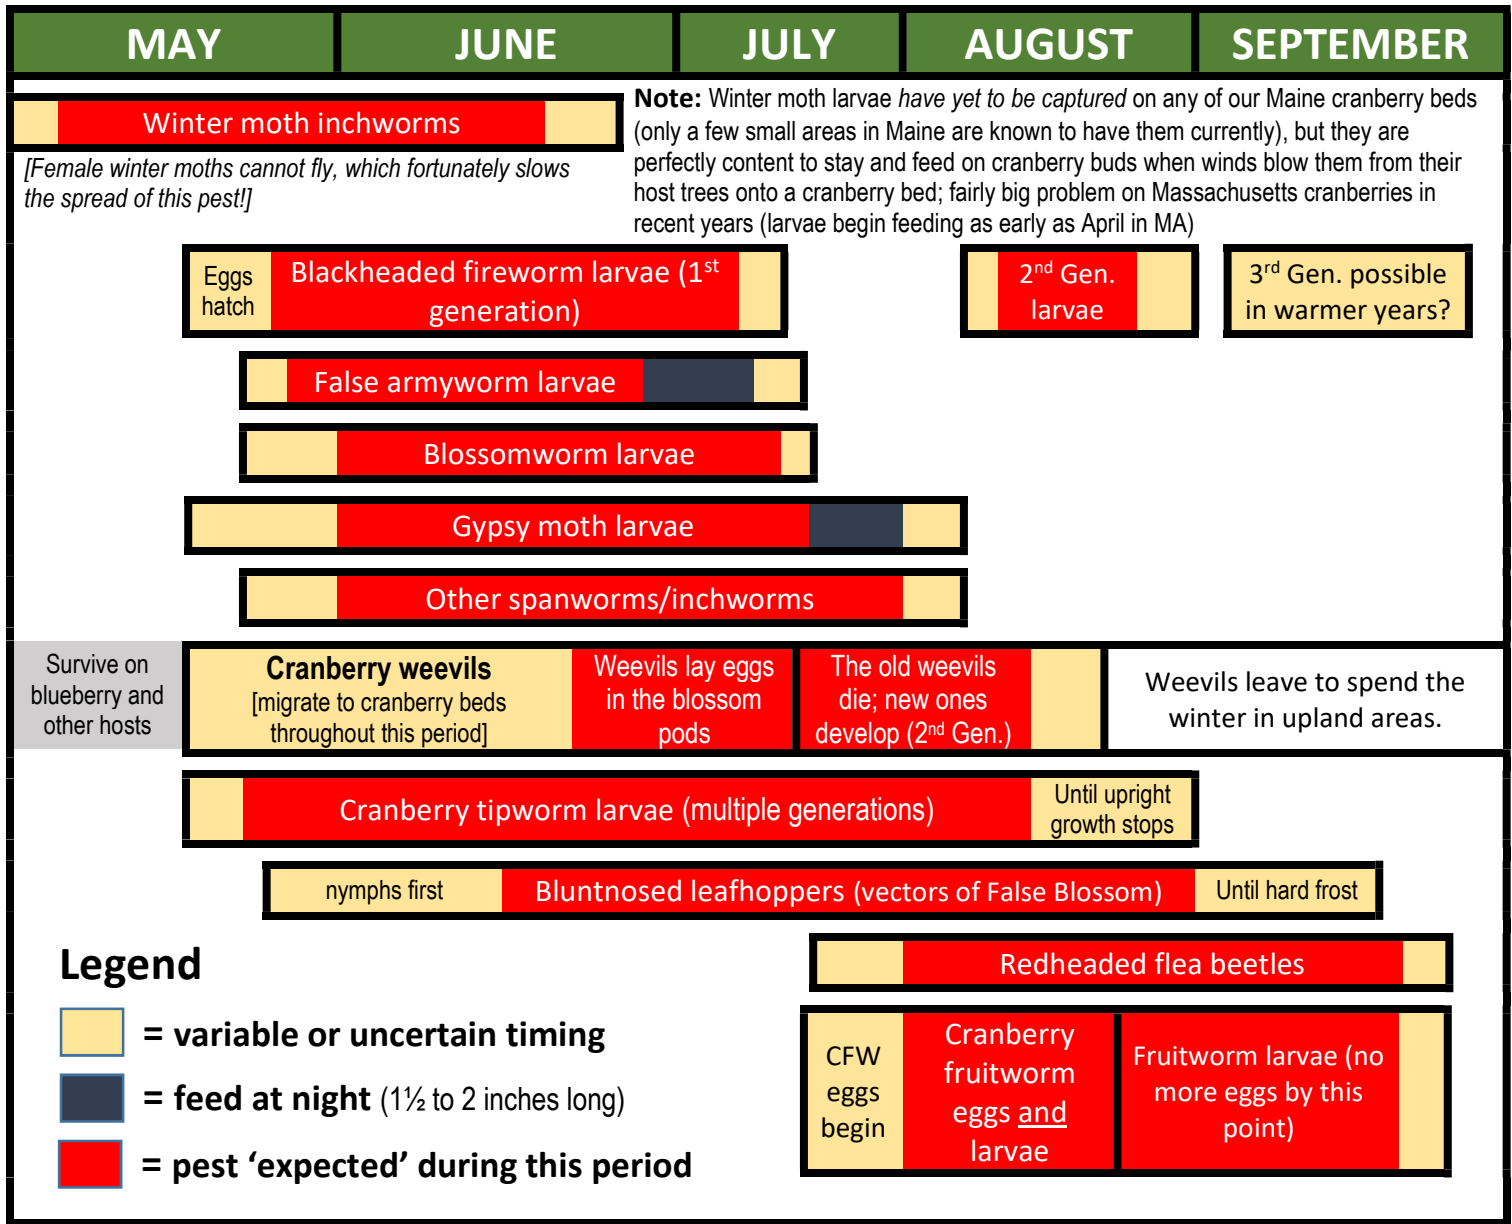

Damaging Stage & Timing of Maine Cranberry Insect Pests

How do they spend the winter?

Blackheaded fireworm	egg
Blunt nosed leafhopper	egg
Cranberry blossomworm	egg
Redheaded flea beetle	egg
Gypsy moth	egg
Green spanworm	egg

Brown + Big spanworms	pupa
Cranberry tipworm	pupa
Cranberry weevil	adult/beetle
False armyworm	adult/moth
Winter moth	adult/moth
Cranberry fruitworm	Larva (inside hibernaculum)