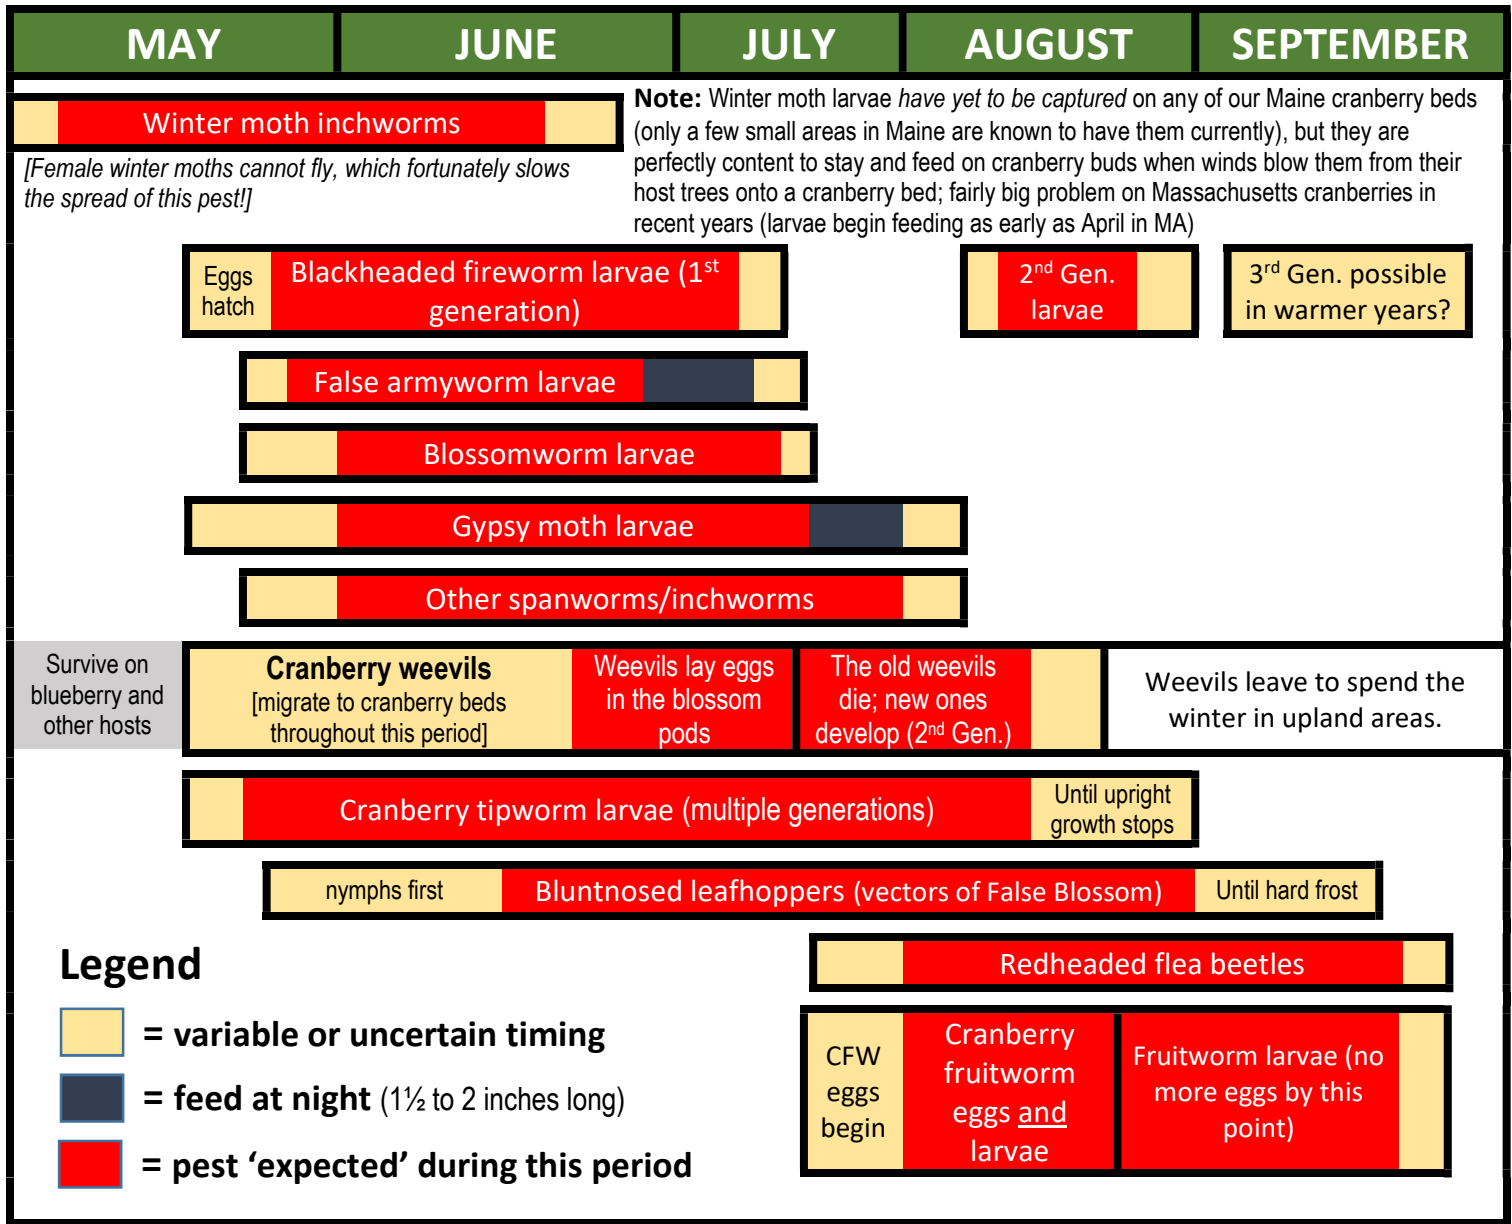

Damaging Stage & Timing of Maine Cranberry Insect Pests

How do they spend the winter?

Blackheaded fireworm	egg
Blunt nosed leafhopper	egg
Cranberry blossomworm	egg
Redheaded flea beetle	egg
Gypsy moth	egg
Green spanworm + Chainspotted geometer	egg

Brown + Big spanworms	pupa
Cranberry tipworm	pupa
Cranberry weevil	adult/beetle
False armyworm	adult/moth
Winter moth	adult/moth
Cranberry fruitworm	Larva (inside hibernaculum)