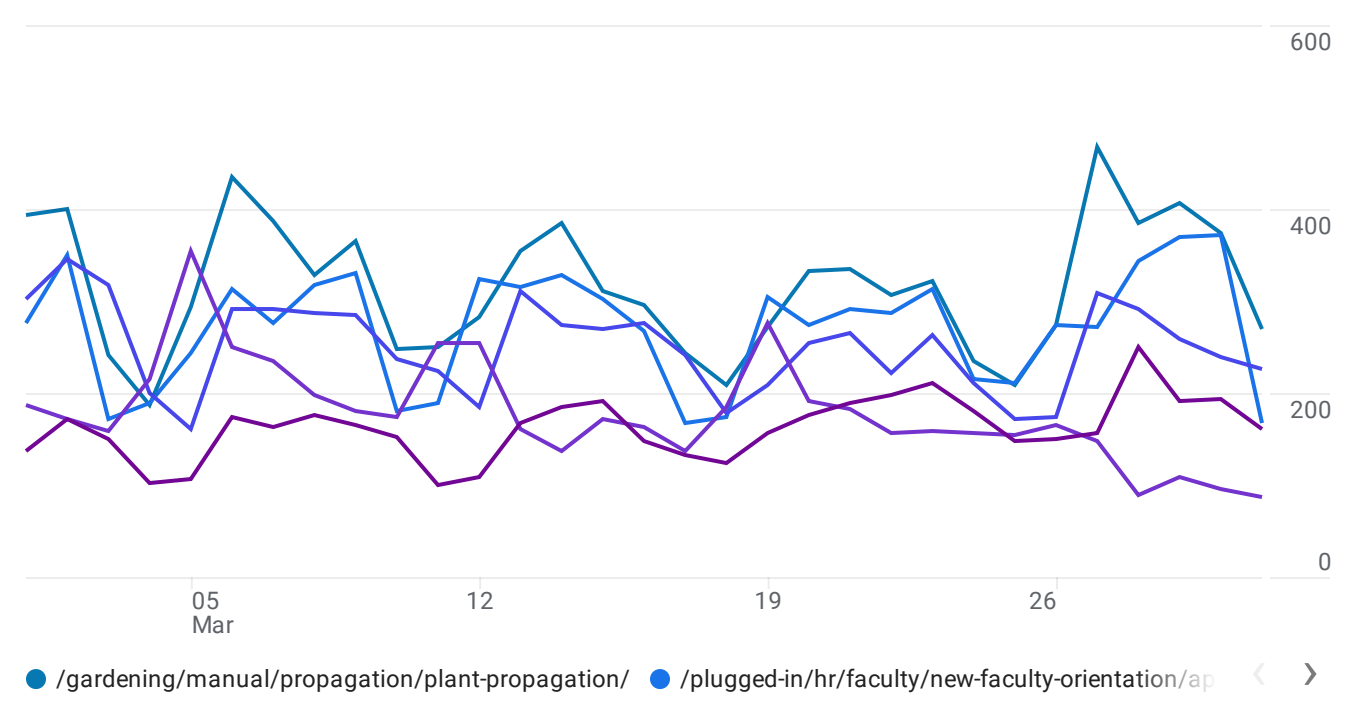

All Users [Add comparison](#) +

Custom Mar 1 - Mar 31, 2023

Pages and screens: Page path and screen class ✓

[Add filter](#) +

Views by Page path and screen class over time

Views by Page path and screen class

Search...

Rows per page: 10 Go to: 1 1-10 of 7497

	Page path and screen class +	↓ Views	Users	Views per user	Average engagement time	Event count	Conversions
						All events	All events
		281,268	151,928	1.85	1m 27s	1,447,335	0.0
		100% of total	100% of total	Avg 0%	Avg 0%	100% of total	
1	/gardening/manual/propagation/plant-propagation/	9,792	6,906	1.42	1m 24s	42,160	0.0
2	/plugged-in/hr/faculty/new-faculty-orientation/applied-research/research-project-or-proposal/	8,414	6,000	1.40	1m 17s	39,997	0.0
3	/plugged-in/technology-marketing-communications/web/tips-for-web-managers/embed-map/	7,766	6,769	1.15	0m 33s	54,755	0.0
4	/publications/7036e/	5,558	4,326	1.28	1m 53s	27,113	0.0
5	/	5,015	3,287	1.53	0m 17s	18,600	0.0
6	/business/library/small-business-management-topics/	3,497	2,337	1.50	0m 33s	19,489	0.0
7	/gardening/manual/usda-plant-hardiness-zone-map/	2,279	1,884	1.21	0m 33s	11,074	0.0
8	/home-and-garden-ipm/fact-sheets/common-name-listing/tussock-moth-caterpillars/	2,193	1,943	1.13	0m 27s	11,158	0.0