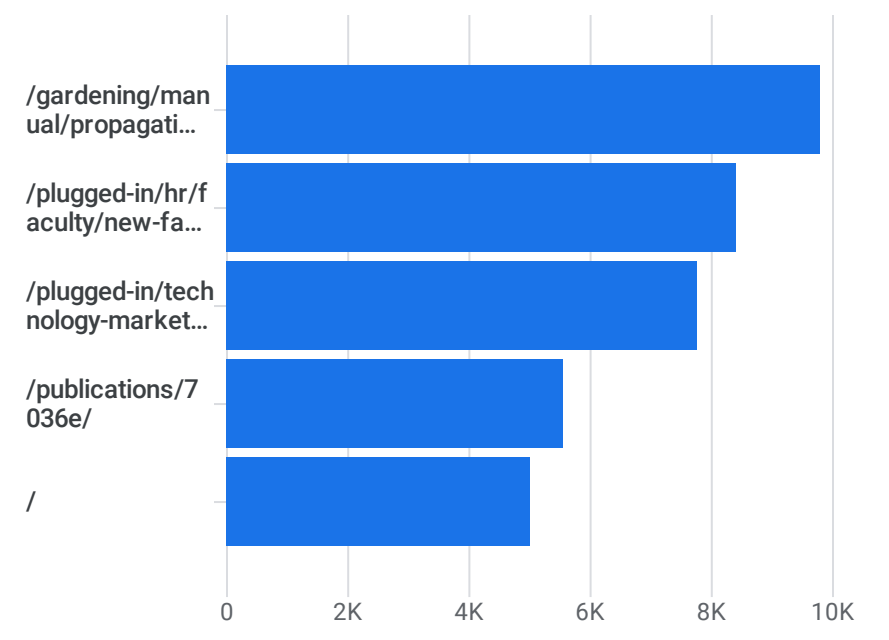

All Users [Add comparison](#) +

Custom Mar 1 - Mar 31, 2023

Pages and screens: Page path and screen class ✓

[Add filter](#) +

Views by Page path and screen class over time

Views by Page path and screen class

Search...

Rows per page: 10 Go to: 1 1-10 of 7497

	Page path and screen class +	↓ Views	Users	Views per user	Average engagement time	Event count	Conversions
						All events	All events
		281,268	151,928	1.85	1m 27s	1,447,335	0.0
		100% of total	100% of total	Avg 0%	Avg 0%	100% of total	
1	/gardening/manual/propagation/plant-propagation/	9,792	6,906	1.42	1m 24s	42,160	0.0
2	/plugged-in/hr/faculty/new-faculty-orientation/applied-research/research-project-or-proposal/	8,414	6,000	1.40	1m 17s	39,997	0.0
3	/plugged-in/technology-marketing-communications/web/tips-for-web-managers/embed-map/	7,766	6,769	1.15	0m 33s	54,755	0.0
4	/publications/7036e/	5,558	4,326	1.28	1m 53s	27,113	0.0
5	/	5,015	3,287	1.53	0m 17s	18,600	0.0
6	/business/library/small-business-management-topics/	3,497	2,337	1.50	0m 33s	19,489	0.0
7	/gardening/manual/usda-plant-hardiness-zone-map/	2,279	1,884	1.21	0m 33s	11,074	0.0
8	/home-and-garden-ipm/fact-sheets/common-name-listing/tussock-moth-caterpillars/	2,193	1,943	1.13	0m 27s	11,158	0.0