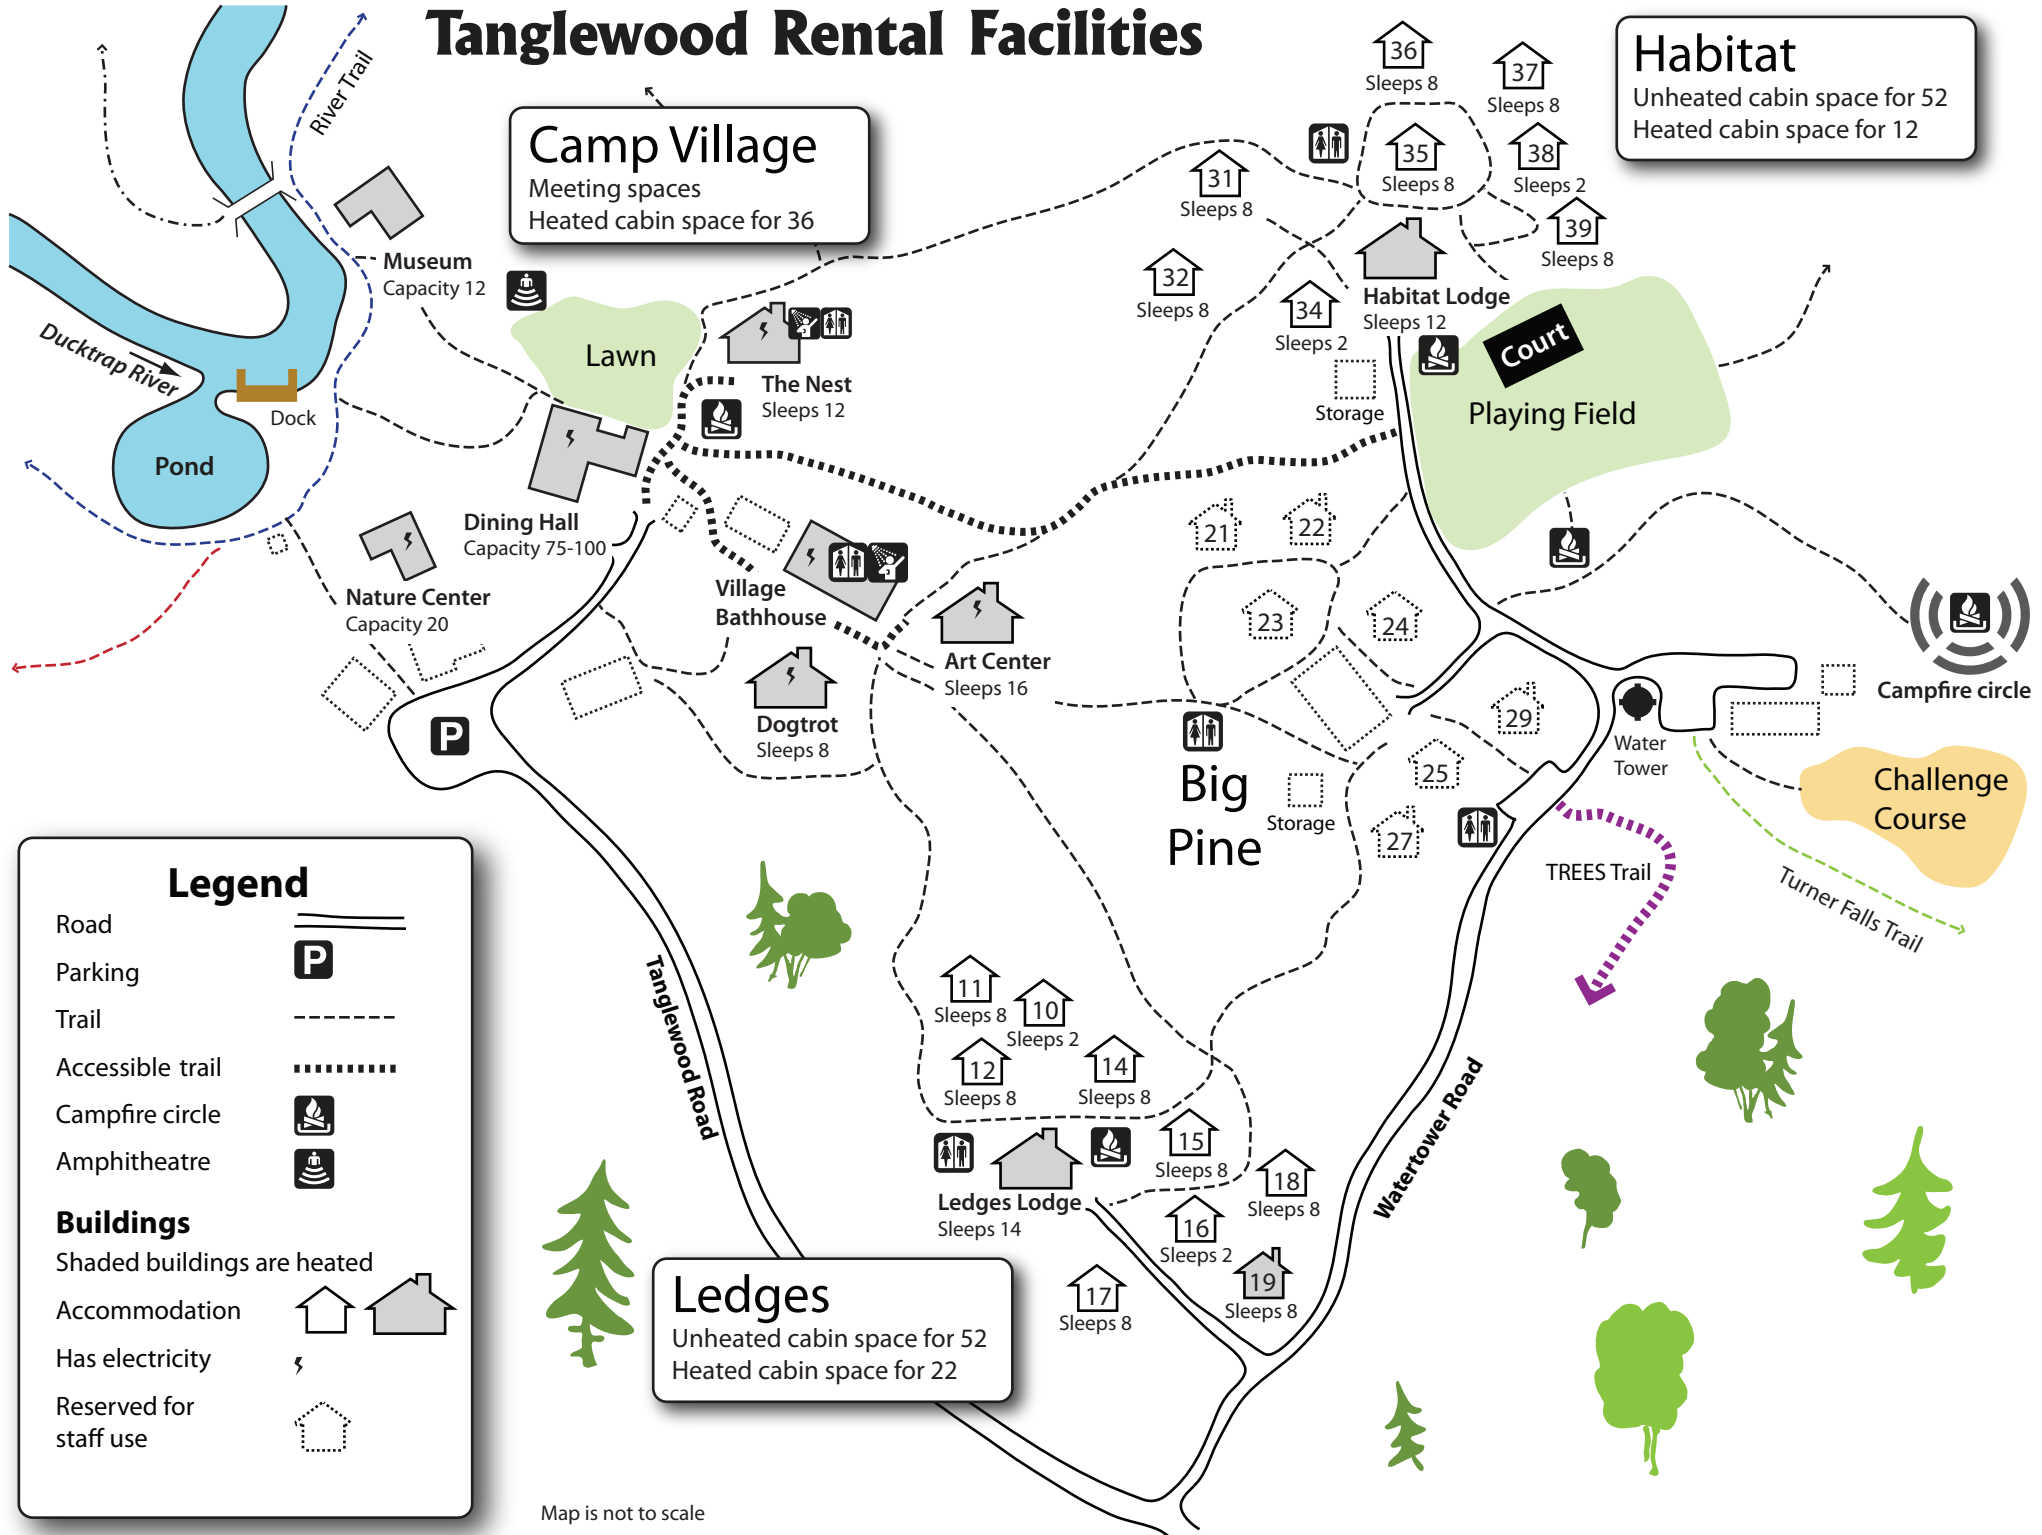

Tanglewood Rental Facilities

Legend

- Road: Solid line
- Parking: **P** icon
- Trail: Dashed line
- Accessible trail: Dotted line
- Campfire circle: Fire icon
- Amphitheatre: Speaker icon

Buildings

- Shaded buildings are heated
- Accommodation: House icon
- Has electricity: Lightning bolt icon
- Reserved for staff use: Dotted house icon

Camp Village
Meeting spaces
Heated cabin space for 36

Habitat
Unheated cabin space for 52
Heated cabin space for 12

Ledges
Unheated cabin space for 52
Heated cabin space for 22

Map is not to scale