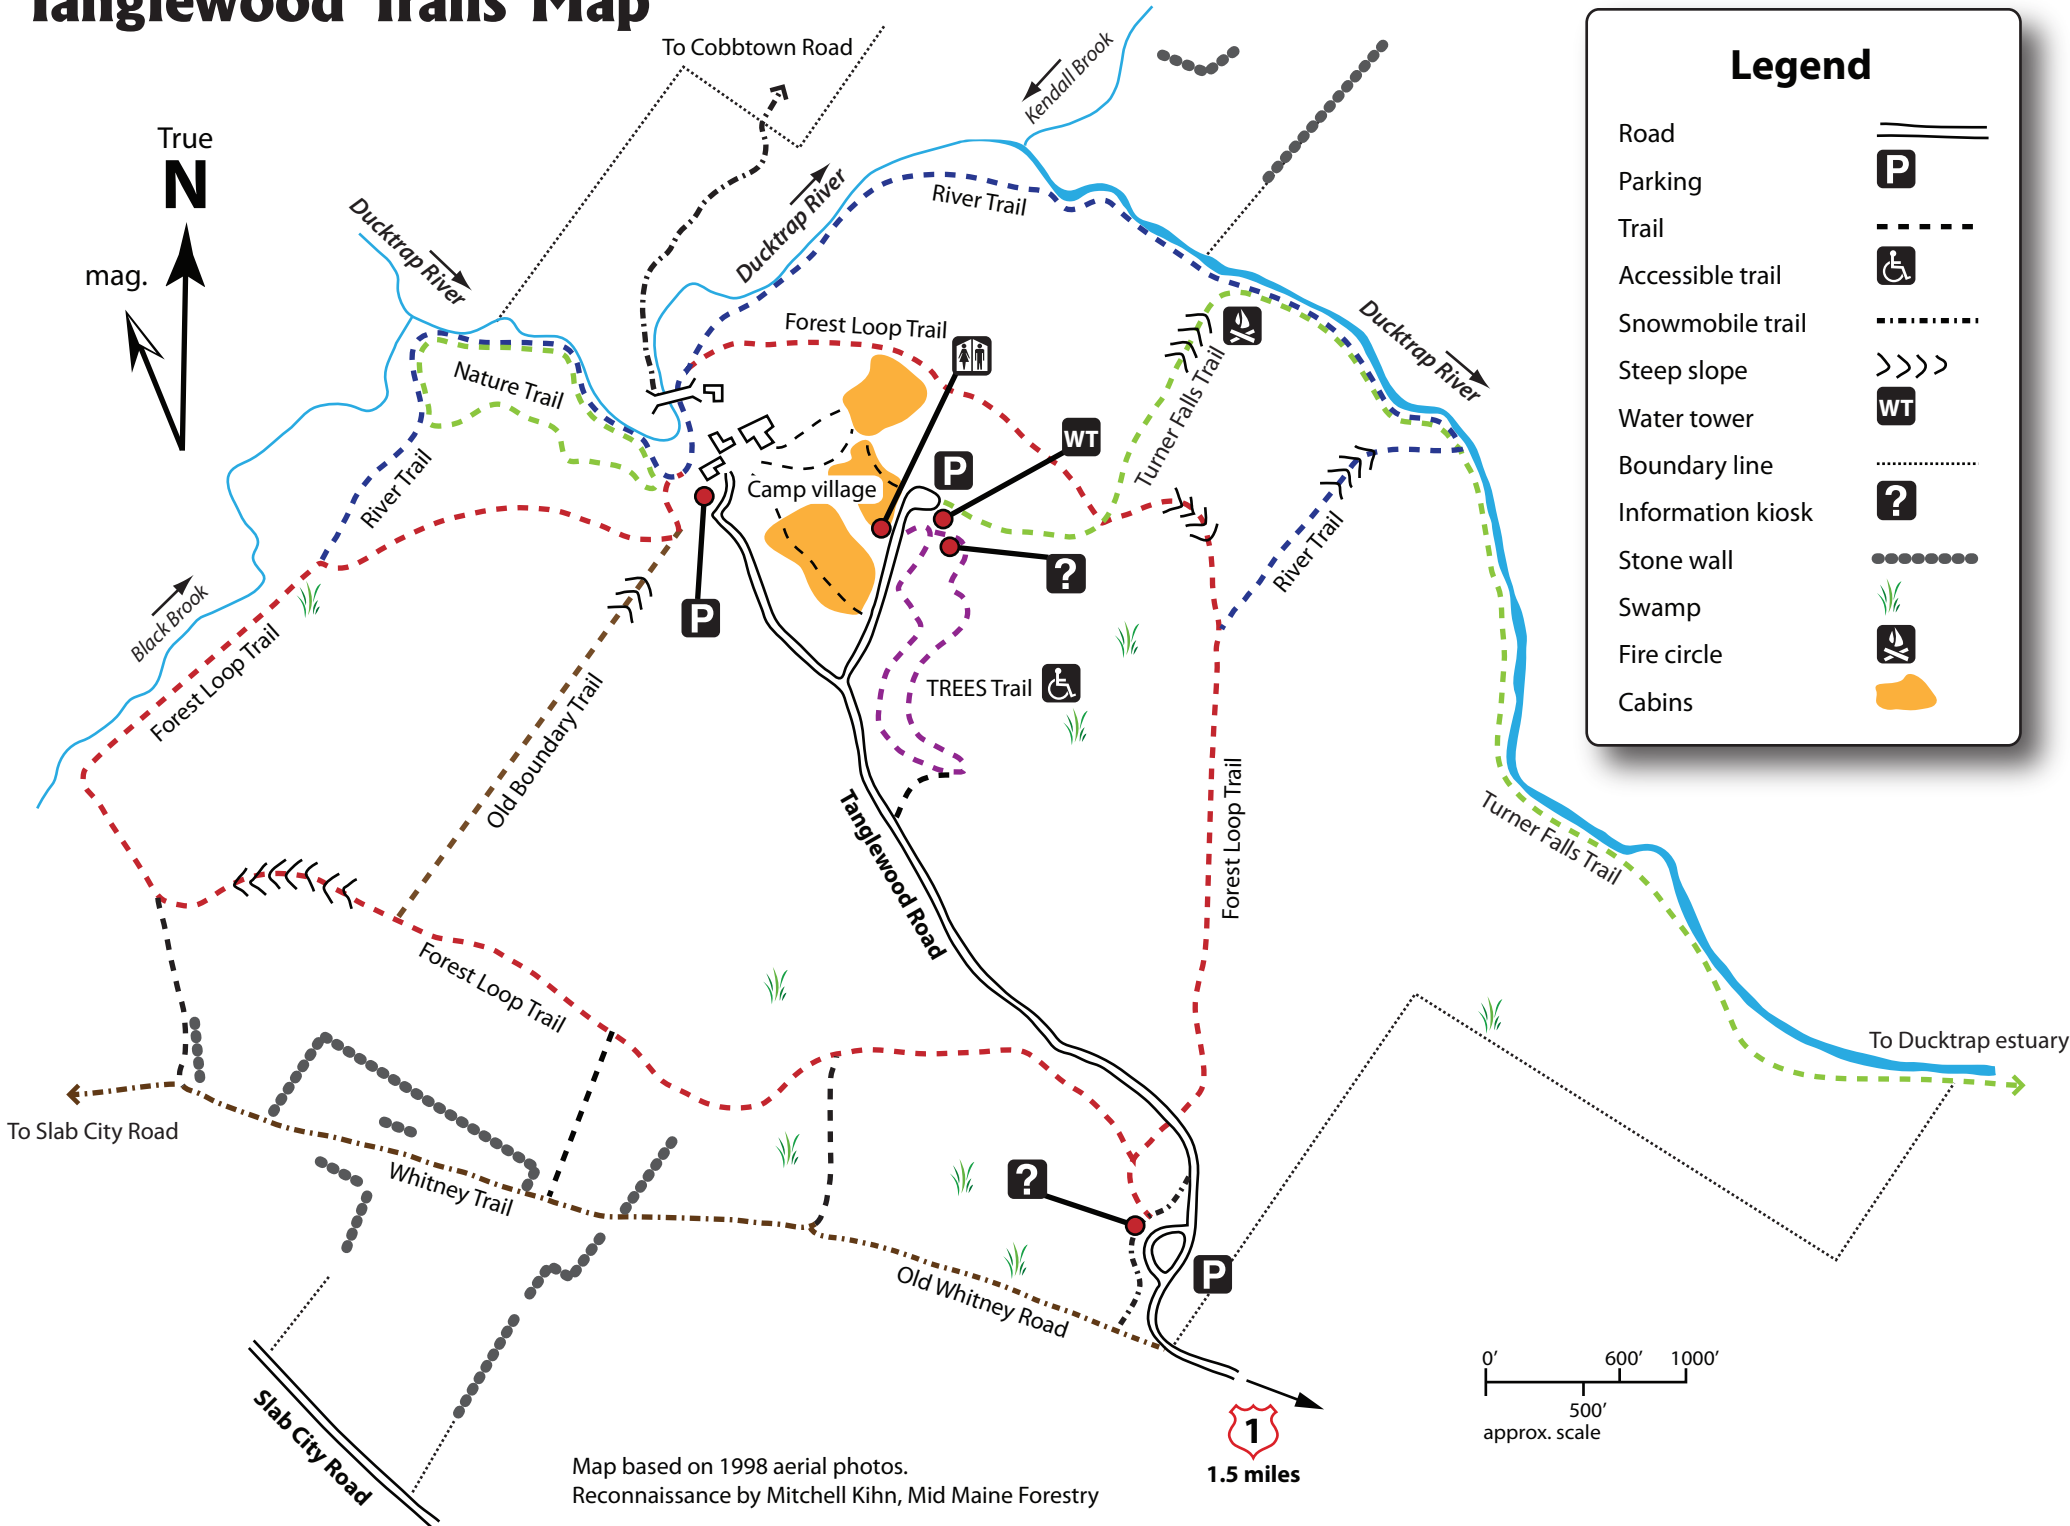

Tanglewood Trails Map

Legend

Road	
Parking	
Trail	
Accessible trail	
Snowmobile trail	
Steep slope	
Water tower	
Boundary line	
Information kiosk	
Stone wall	
Swamp	
Fire circle	
Cabins	

Map based on 1998 aerial photos.
Reconnaissance by Mitchell Kihn, Mid Maine Forestry

1.5 miles

0' 500' 1000'
approx. scale