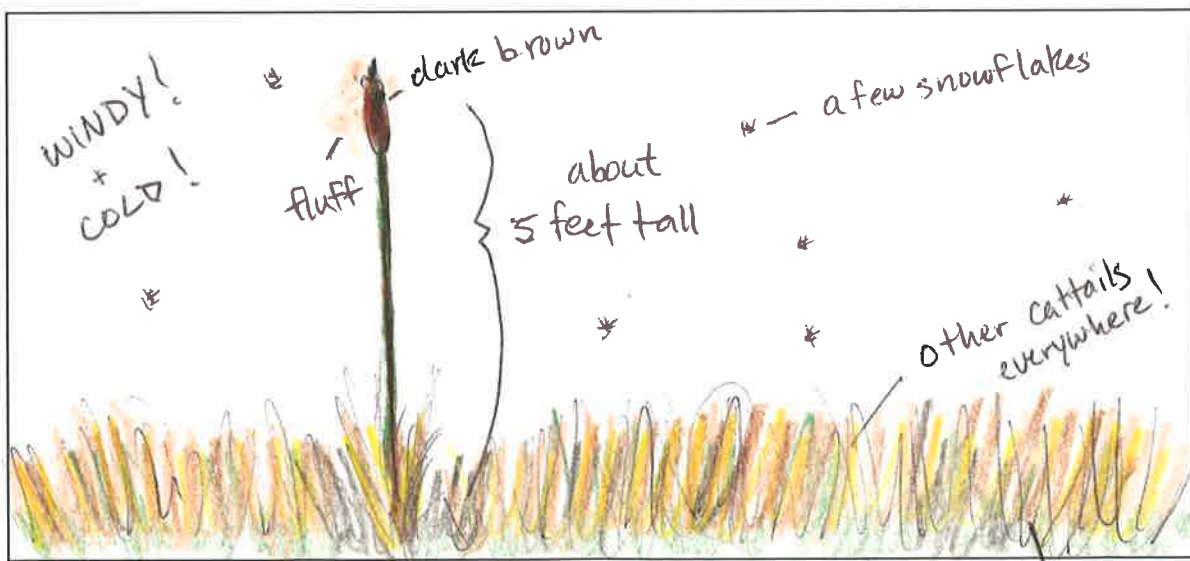

Nature Walk Observations

Date: 3/17/2020	Time: 9:00 a.m.
Place: Tanglewood forest	Weather: cloudy, chilly, snow!

Plants

What types of plants do you see? (trees, grasses, flowers) _____

Spruce trees, white pine trees, cattails, oak tree, grass,
dead leaves

Choose one plant you see and describe it in detail _____

different shades of brown, cotton-ball fluff, as tall as
I am, thin stalk, top looks like a hot dog

Choose one plant you see and draw it here

Smells like winter

marshy
area -
wetland?